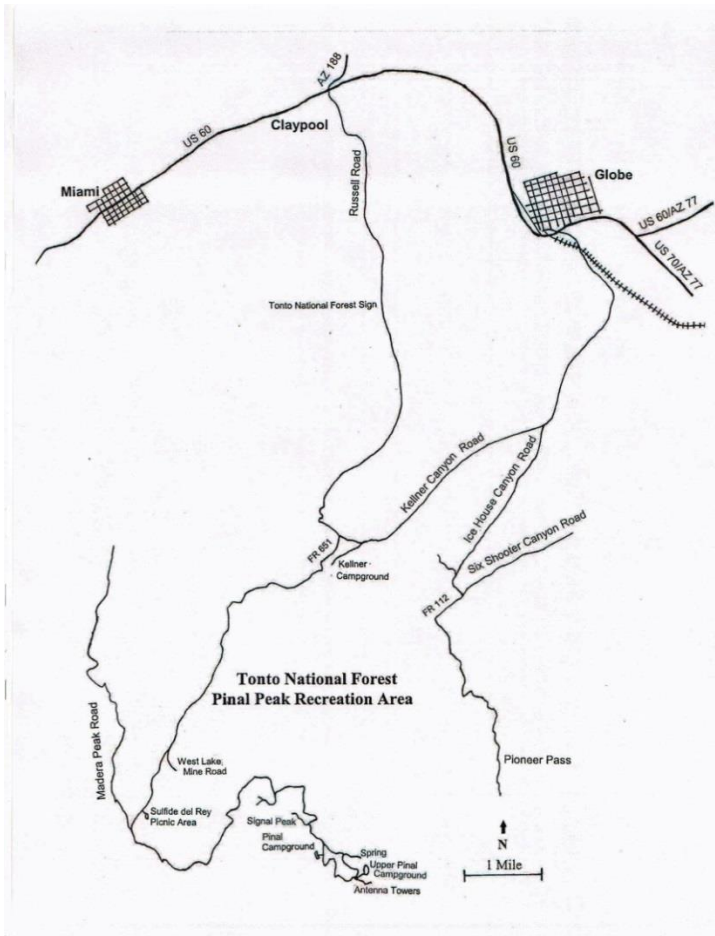

Map of Pinal Mountains area with localities for bird watching.

Also see <http://www.azfo.org/birding/BirdingThePinals.html>

David L. Pearson, School of Life Sciences,
Arizona State University, Tempe, AZ 85287-4501

Sept. 2016